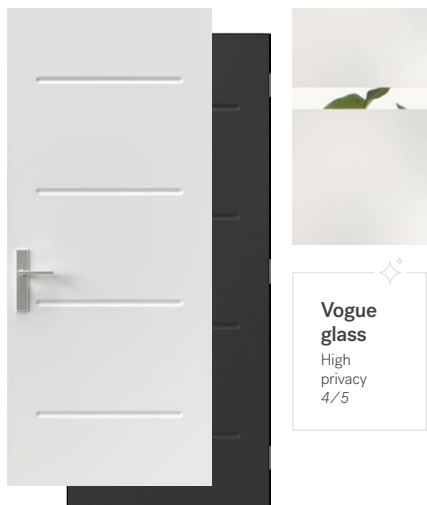

Colors are for illustrative purposes only

STEEL DOORS

Design Collection

Vogue ↘

Match your garage door!

To match your Vogue entry door to your garage door, see details on p.119

↑ Vogue steel door p.11 with Vogue 2 linear accents p.22 | Direct set XL sidelite p.28 | Standard+ Vogue garage door by Garaga
■ Sherwin-Williams, Urbane Bronze SW 7048

Vogue

The Vogue door features raised horizontal lines. It offers a style that is both simple and graceful. Whether you prefer it in a neutral tone or a chic black finish, it ensures a contemporary look.