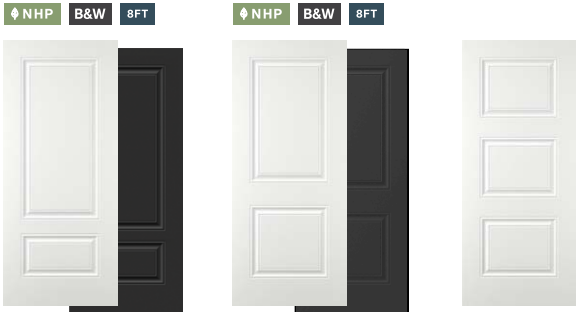

Linea p.13

Oso p.13

Era p.13

Prestige collection

Orleans p.17

London p.17

Sydney p.17