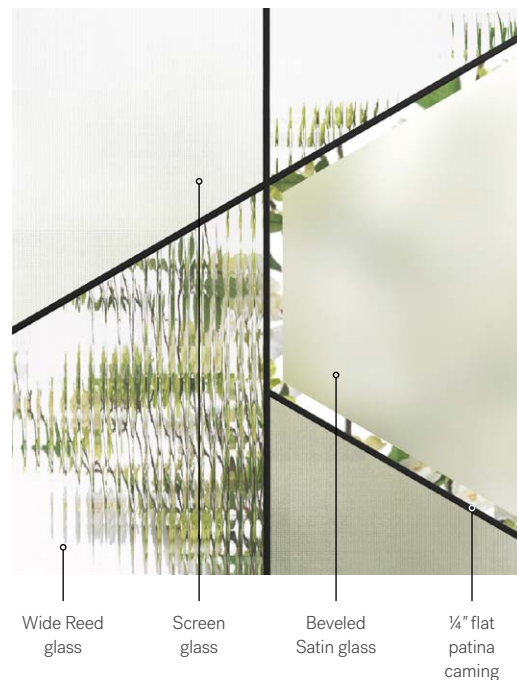

Bolero

Stained glass — Contemporary

The Bolero stained glass is a dance of retro and modern glass textures, creating a dynamic and asymmetrical look. With its bold composition that won't go unnoticed, this model sets the tone for your mid-century modern or contemporary home. It pairs beautifully with Scandinavian-inspired furniture and accessories.

↑ Uno steel door p.31 | Bolero 22" x 64" doorglass

■ Gentek, Windswept Smoke 506

Wide Reed glass
Screen glass
Beveled Satin glass
1/4" flat patina caming

<p>Privacy level Moderate 3/5</p>	<p>Caming 1/4" wide flat patina</p>	⚙️
<p>Sidelites and transoms Looks great accompanied by satin finish or screen glass</p>	<p>Price index \$\$</p>	
<p>Custom Not available in custom sizes</p>		