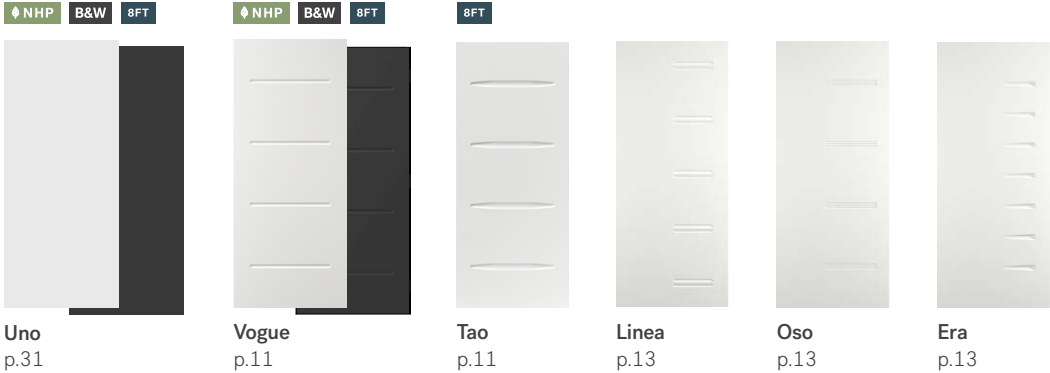

Steel doors

NHP Novatech High Performance p.6   **B&W** Black & white door   **8FT** Door height of 2.4 m | 8 ft (95 in) available

🔥 **N300** and **N600** doors are available with a 20-minute fire-rated option. The **N950** door is 20-minute fire-rated.

Design collection

Tao p.11