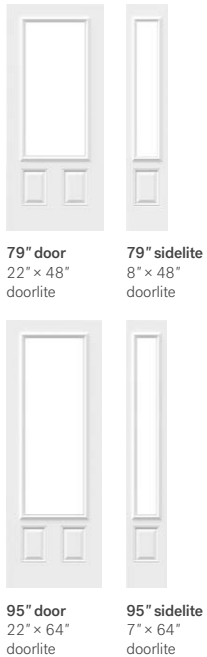

Dimensions

- 31 3/4", 33 3/4", 35 3/4" × 79" N300* N600* N700
- 31 3/4", 33 3/4", 35 3/4" × 95" N900 N950

⚠ N950 door is 20-minute fire rated.
*Available with 20-minute fire rating option.