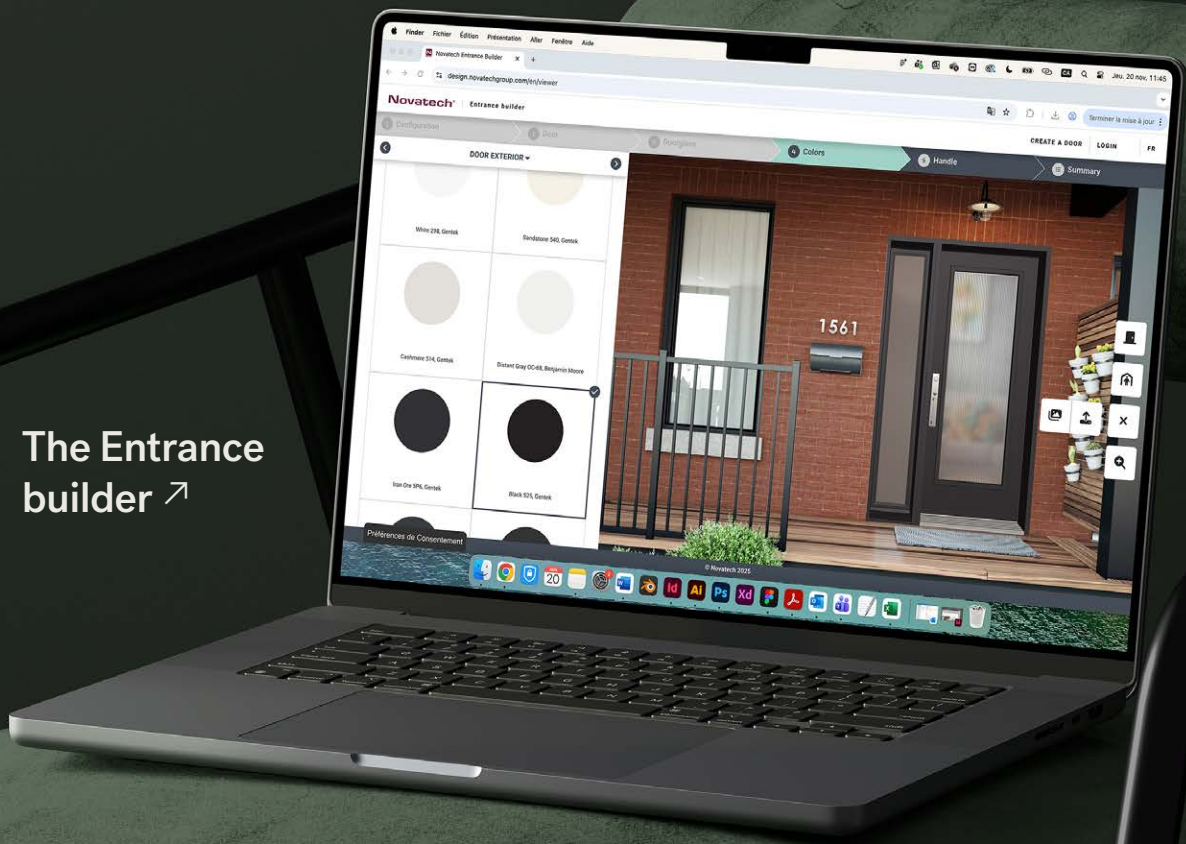

→
N Infinite
doorglass
p.48

Entry doors

2026
Collection

The Entrance builder ↗

Create your door!

Create the entrance of your dreams in a few simple steps. Upload a photo of your home, add your favourite entry door configurations, and see if your chosen door and doorglass are a good fit for your home.

Start creating at design.novatechgroup.com

Find inspiration

Explore our website to discover our collections of entry doors, the sizes and finishes available. Be inspired by our images and design ideas to imagine the perfect facade.