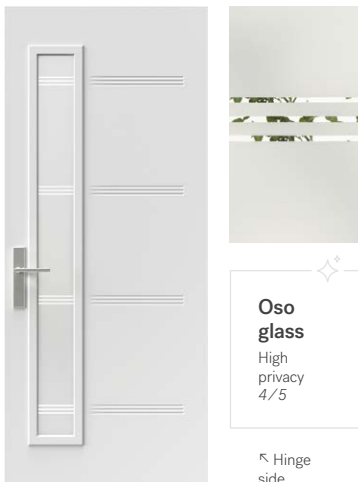

Suggested frame profile

Contemporary

Dimensions

31 3/4", 33 3/4", 35 3/4" x 79" **N600*** **N700** **N900**
 33 3/4", 35 3/4" x 84" **N600***

* Available with 20-minute fire rating option.

79" Door

79" Door
7" x 64"
doorglass

Era embossment

Hinge side

Oso glass
High privacy
4/5

Oso

The Oso door features a set of slim, discreet lines with carefully crafted relief. It offers a refined, upscale look. With its offset embossing, it can accommodate either a doorglass or a pull bar installation.