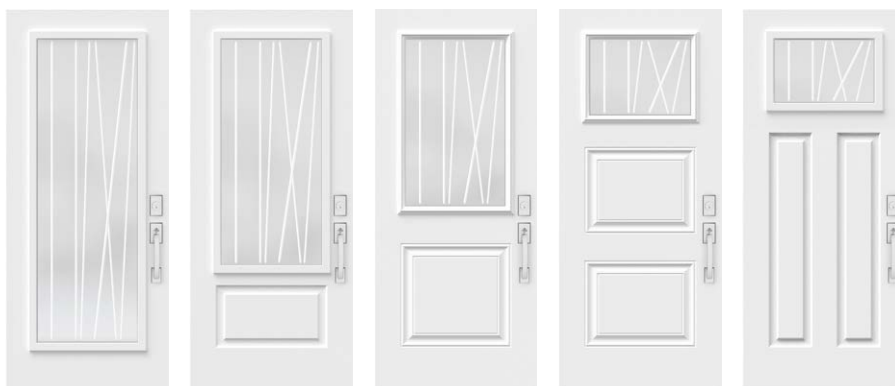

Frames*	22" x 64"	22" x 48"	22" x 36"	22" x 17"	22" x 14 7/16"
Contemporary	06-368-060-003	06-368-057-003	06-368-050-003	06-368-259-003	06-368-260-003
NovaPVC	06-368-060-001	06-368-057-001	06-368-050-001	06-368-259-001	06-368-260-001