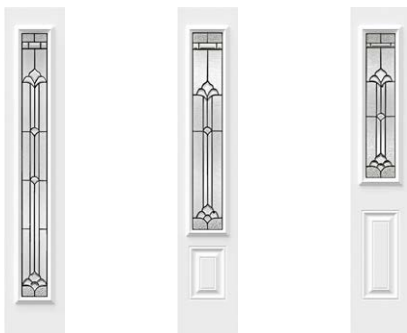

Frames*	Caming	7" x 64"	8" x 48"	8" x 36"
Contemporary	Patina	10-036-005-032	10-036-017-028	10-036-010-034
Contemporary	Zinc	10-036-005-031	10-036-017-027	10-036-010-035
NovaPVC	Patina	10-036-005-009	10-036-017-002	10-036-010-003
NovaPVC	Zinc	10-036-005-011	10-036-017-010	10-036-010-011

*Also available in **hybrid frames** (aluminum/PVC) – Contemporary and NovaPVC styles.