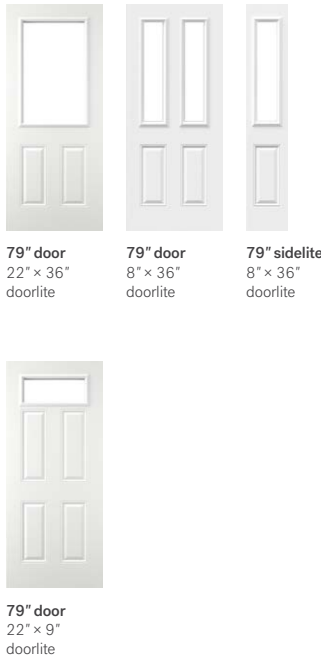

Dimensions

- 27 3/4", 29 3/4", 31 3/4", 33 3/4", 35 3/4" × 79" N300* N600* N700
- 31 3/4", 33 3/4", 35 3/4" × 79" B&W N600* - N700 N900
- 31 3/4", 33 3/4", 35 3/4" × 80" NHP
- 31 3/4", 33 3/4", 35 3/4" × 84" N300* N600*
- 31 3/4", 33 3/4", 35 3/4" × 95" N900 N950 NHP

⚠ N950 door is 20-minute fire rated.
 *Available with 20-minute fire rating option.

4-panel

Functional and versatile, this configuration adapts to many projects and accommodates various layouts, including horizontal or vertical doorglass depending on the desired design.

Suggested frame profile: Georgian

Dimensions

- 31 3/4", 33 3/4", 35 3/4" × 79" N300* N600*
- N700 N900
- 31 3/4", 33 3/4", 35 3/4" × 84" N300* N600*

⚠ Available with 20-minute fire rating option.

2-panel blank top